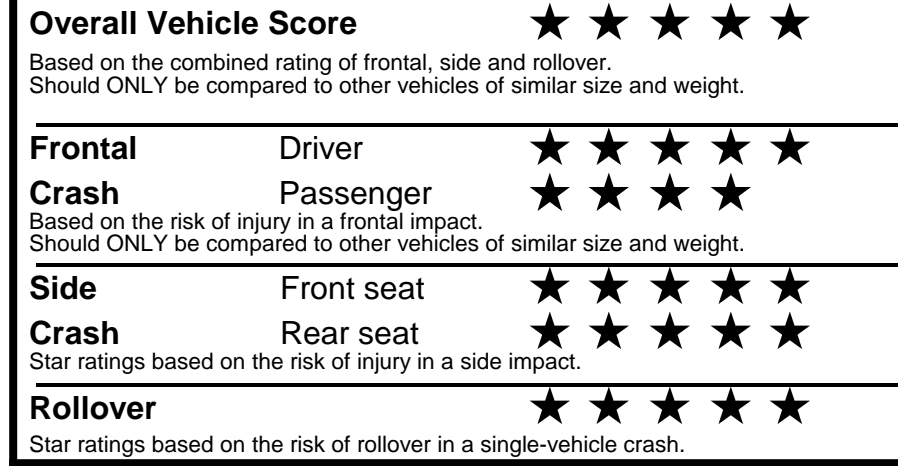

fueleconomy.gov

Calculate personalized estimates and compare vehicles

GOVERNMENT 5-STAR SAFETY RATINGS

Star ratings range from 1 to 5 stars (★★★★★) with 5 being the highest. Source: National Highway Traffic Safety Administration (NHTSA). www.safercar.gov or 1-888-327-4236