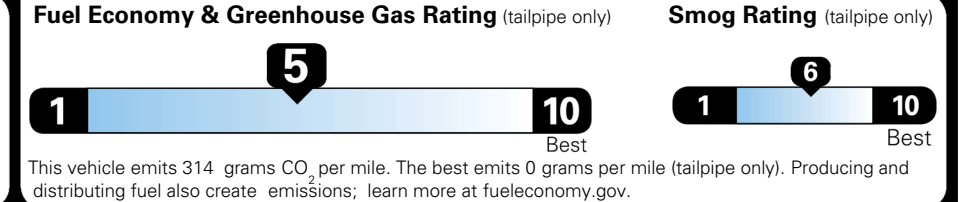

EPA DOT Fuel Economy and Environment

Gasoline Vehicle

You spend \$250 more in fuel costs over 5 years compared to the average new vehicle.

Annual fuel cost \$1,750

Actual results will vary for many reasons, including driving conditions and how you drive and maintain your vehicle. The average new vehicle gets 29 MPG and costs \$8,500 to fuel over 5 years. Cost estimates are based on 15,000 miles per year at \$ 3.30 per gallon. MPGe is miles per gasoline gallon equivalent. Vehicle emissions are a significant cause of climate change and smog.