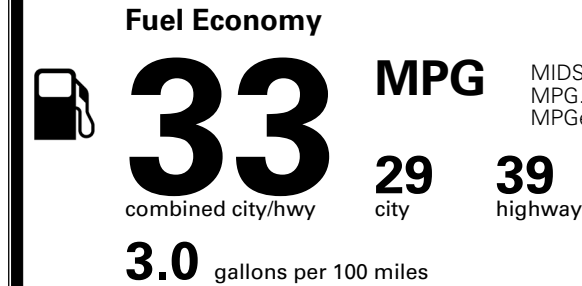

EPA DOT Fuel Economy and Environment

Gasoline Vehicle

MIDSIZE CARS range from 15 to 139 MPG. The best vehicle rates 146 MPGe.

You save \$1,000
 in fuel costs over 5 years compared to the average new vehicle.