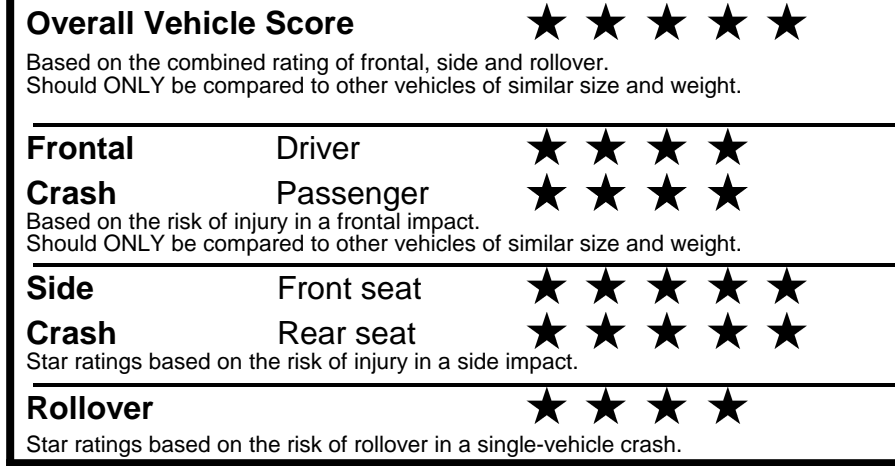

GOVERNMENT 5-STAR SAFETY RATINGS

PARTS CONTENT INFORMATION

FOR VEHICLES IN THIS CAR LINE U.S./CANADIAN PARTS CONTENT: 60 %

MAJOR SOURCES OF FOREIGN PARTS: KOREA: 20%

NOTE: PARTS CONTENT DOES NOT INCLUDE FINAL ASSEMBLY, DISTRIBUTION, OR OTHER NON-PARTS COSTS.

Star ratings range from 1 to 5 stars (★★★★★) with 5 being the highest.
Source: National Highway Traffic Safety Administration (NHTSA).
www.safercar.gov or 1-888-327-4236

FOR THIS VEHICLE FINAL ASSEMBLY POINT: WEST POINT, GA, USA

Manufacturer's suggested retail price includes Manufacturer's recommended pre-delivery service. License and title fees, state and local taxes and other dealer installed options and accessories are not included in the manufacturer's suggested retail price.

COUNTRY OF ORIGIN ENGINE (MOTOR): USA

TRANSMISSION: USA