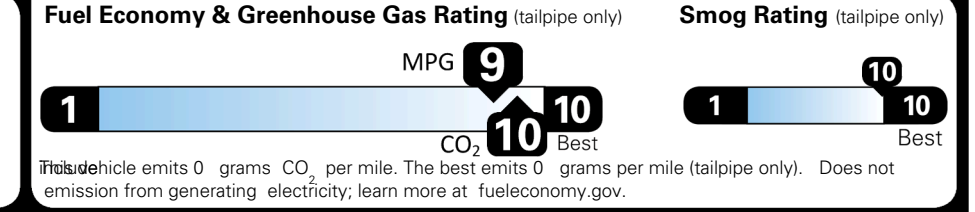

EPA DOT Fuel Economy and Environment

Electric Vehicle

You save \$3,750
 in fuel costs over 5 years compared to the average new vehicle.

Annual fuel cost \$950

Actual results will vary for many reasons, including driving conditions and how you drive and maintain your vehicle. The average new vehicle gets 29 MPG and costs \$8,500 to fuel over 5 years. Cost estimates are based on 15,000 miles per year at \$0.17 per kW-hr. MPGe is miles per gasoline gallon equivalent. Vehicle emissions are a significant cause of global warming and smog.