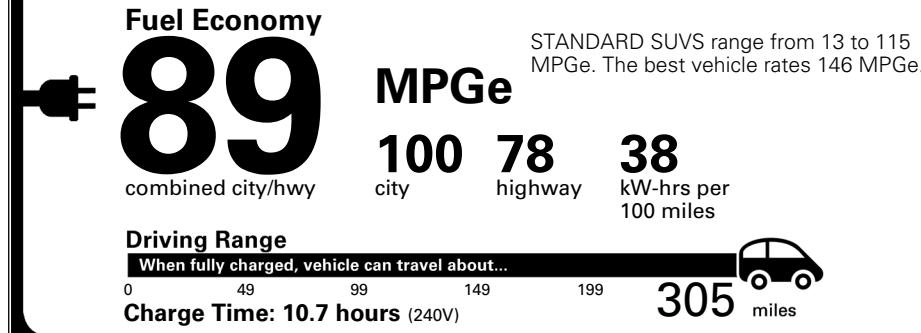

TOTAL MANUFACTURER'S SUGGESTED RETAIL PRICE ▶

\$ 59,785.00

TOTAL ADDITIONAL WEIGHT: 10.4

*Additional terms and conditions apply.
 **Kia Connect may be currently unavailable for some Model Year 2022 and newer vehicles sold or purchased in Massachusetts; please see owners.kia.com for more information.
 NOTE: When you purchase this vehicle, Kia America, Inc. collects personal information you provide to the dealership. For information on our collection and use of personal information and your rights, please see our Privacy Policy on www.kia.com.

EPA DOT Fuel Economy and Environment

Electric Vehicle

You save \$3,750
 in fuel costs over 5 years compared to the average new vehicle.

Annual fuel cost \$950

Actual results will vary for many reasons, including driving conditions and how you drive and maintain your vehicle. The average new vehicle gets 29 MPG and costs \$8,500 to fuel over 5 years. Cost estimates are based on 15,000 miles per year at \$0.17 per kW-hr. MPGe is miles per gasoline gallon equivalent. Vehicle emissions are a significant cause of global warming and smog.