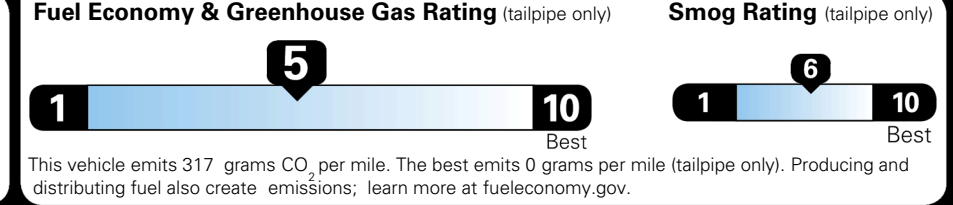

Actual results will vary for many reasons, including driving conditions and how you drive and maintain your vehicle. The average new vehicle gets 29 MPG and costs $8,500 to fuel over 5 years. Cost estimates are based on 15,000 miles per year at $ 3.30 per gallon. MPGe is miles per gasoline gallon equivalent. Vehicle emissions are a significant cause of climate change and smog.

fueleconomy.gov

Calculate personalized estimates and compare vehicles