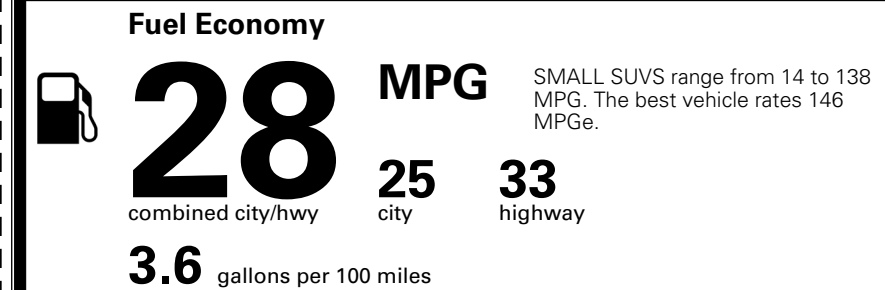

MSRP INCLUDING OPTIONS \$ 32,285.00

INLAND FREIGHT AND HANDLING \$ 1,495.00

TOTAL MANUFACTURER'S SUGGESTED RETAIL PRICE ▶ \$ 33,780.00

TOTAL ADDITIONAL WEIGHT: 6.6

EPA DOT Fuel Economy and Environment

Gasoline Vehicle