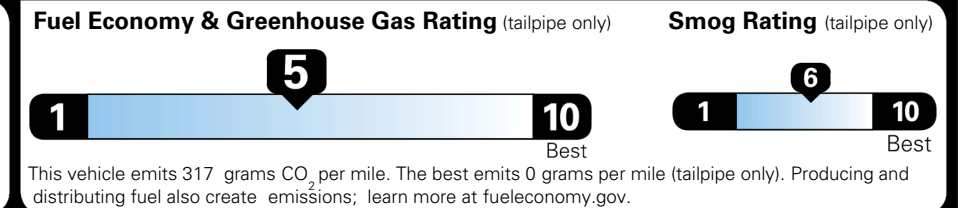

Actual results will vary for many reasons, including driving conditions and how you drive and maintain your vehicle. The average new vehicle gets 29 MPG and costs $8,500 to fuel over 5 years. Cost estimates are based on 15,000 miles per year at $ 3.30 per gallon. MPGe is miles per gasoline gallon equivalent. Vehicle emissions are a significant cause of climate change and smog.

fueleconomy.gov

Calculate personalized estimates and compare vehicles

GOVERNMENT 5-STAR SAFETY RATINGS

Overall Vehicle Score ★★★★★

Based on the combined rating of frontal, side and rollover. Should ONLY be compared to other vehicles of similar size and weight.

Frontal Driver ★★★★★

Crash Passenger ★★★★★

Based on the risk of injury in a frontal impact. Should ONLY be compared to other vehicles of similar size and weight.

Side Front seat ★★★★★

Crash Rear seat ★★★★★

Star ratings based on the risk of injury in a side impact.

Rollover ★★★★★

Star ratings based on the risk of rollover in a single-vehicle crash.

Star ratings range from 1 to 5 stars (★★★★★) with 5 being the highest.

Source: National Highway Traffic Safety Administration (NHTSA).

www.safercar.gov or 1-888-327-4236

Manufacturer's suggested retail price includes Manufacturer's recommended pre-delivery service. License and title fees, state and local taxes and other dealer installed options and accessories are not included in the manufacturer's suggested retail price.

PARTS CONTENT INFORMATION

FOR VEHICLES IN THIS CAR LINE U.S./CANADIAN PARTS CONTENT: 55 %

MAJOR SOURCES OF FOREIGN PARTS: KOREA: 30%

NOTE: PARTS CONTENT DOES NOT INCLUDE FINAL ASSEMBLY, DISTRIBUTION, OR OTHER NON-PARTS COSTS.

FOR THIS VEHICLE FINAL ASSEMBLY POINT: WEST POINT, GA, USA

COUNTRY OF ORIGIN

ENGINE (MOTOR): USA

TRANSMISSION: USA

*Additional terms and conditions apply.

**Kia Connect may be currently unavailable for some Model Year 2022 and newer vehicles sold or purchased in Massachusetts; please see owners.kia.com for more information.

NOTE: When you purchase this vehicle, Kia America, Inc. collects personal information you provide to the dealership. For information on our collection and use of personal information and your rights, please see our Privacy Policy on www.kia.com.