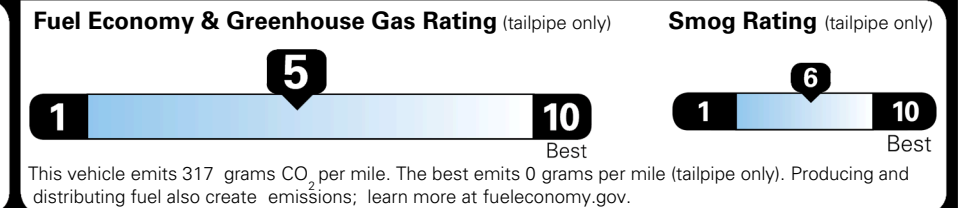

Gasoline Vehicle

You spend **$250** more in fuel costs over 5 years compared to the average new vehicle.

Annual fuel cost **$1,750**