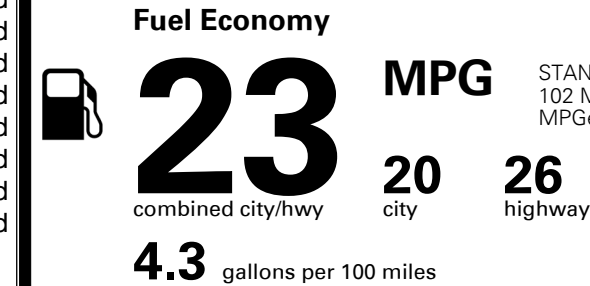

EPA DOT Fuel Economy and Environment

Gasoline Vehicle