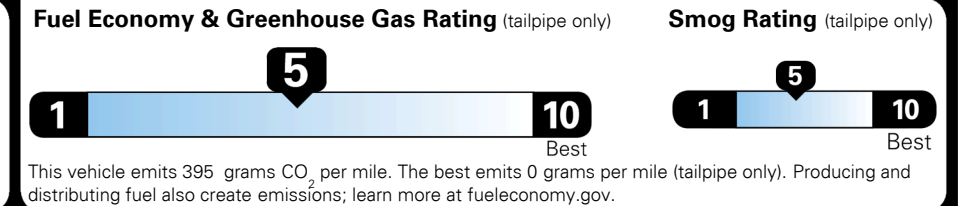

EPA DOT Fuel Economy and Environment

Gasoline Vehicle

You spend
\$1,500
 more in fuel costs
 over 5 years
 compared to the
 average new vehicle.

Annual fuel cost
\$1,900

Actual results will vary for many reasons, including driving conditions and how you drive and maintain your vehicle. The average new vehicle gets 28 MPG and costs \$8,000 to fuel over 5 years. Cost estimates are based on 15,000 miles per year at \$ 2.95 per gallon. MPGe is miles per gasoline gallon equivalent. Vehicle emissions are a significant cause of climate change and smog.