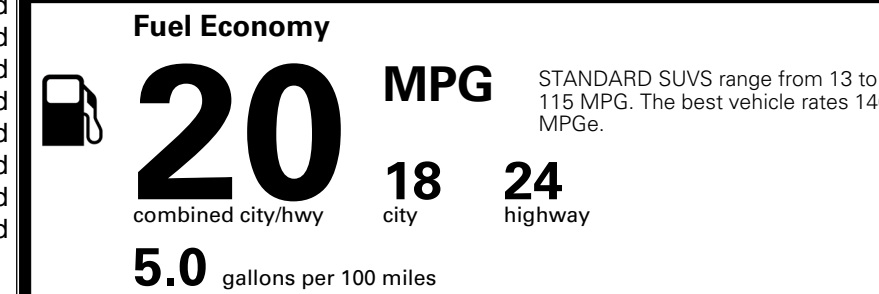

EPA DOT Fuel Economy and Environment

Gasoline Vehicle

You spend \$3,500 more in fuel costs over 5 years compared to the average new vehicle.

Annual fuel cost \$2,300

Actual results will vary for many reasons, including driving conditions and how you drive and maintain your vehicle. The average new vehicle gets 29 MPG and costs \$8,000 to fuel over 5 years. Cost estimates are based on 15,000 miles per year at \$ 3.10 per gallon. MPGe is miles per gasoline gallon equivalent. Vehicle emissions are a significant cause of climate change and smog.