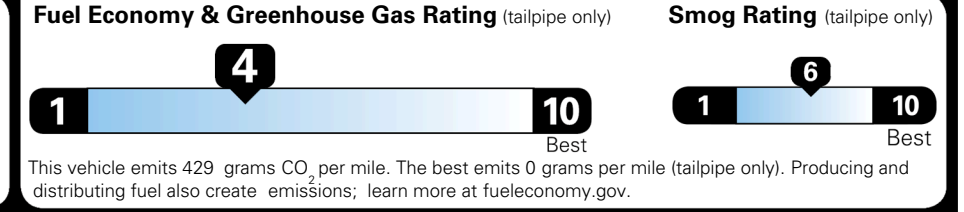

Actual results will vary for many reasons, including driving conditions and how you drive and maintain your vehicle. The average new vehicle gets 29 MPG and costs $8,000 to fuel over 5 years. Cost estimates are based on 15,000 miles per year at $ 3.10 per gallon. MPGe is miles per gasoline gallon equivalent. Vehicle emissions are a significant cause of climate change and smog.

fueleconomy.gov

Calculate personalized estimates and compare vehicles

GOVERNMENT 5-STAR SAFETY RATINGS

Overall Vehicle Score	Not Rated	
Based on the combined rating of frontal, side and rollover. Should ONLY be compared to other vehicles of similar size and weight.		
Frontal Crash	Driver	Not Rated
	Passenger	Not Rated
Based on the risk of injury in a frontal impact. Should ONLY be compared to other vehicles of similar size and weight.		
Side Crash	Front seat	Not Rated
	Rear seat	Not Rated
Star ratings based on the risk of injury in a side impact.		
Rollover	Not Rated	
Star ratings based on the risk of rollover in a single-vehicle crash.		

Star ratings range from 1 to 5 stars (★★★★★) with 5 being the highest.
Source: National Highway Traffic Safety Administration (NHTSA).
www.safercar.gov or 1-888-327-4236

Manufacturer's suggested retail price includes Manufacturer's recommended pre-delivery service. License and title fees, state and local taxes and other dealer installed options and accessories are not included in the manufacturer's suggested retail price.

PARTS CONTENT INFORMATION

FOR VEHICLES IN THIS CAR LINE U.S./CANADIAN PARTS CONTENT: 50 %

MAJOR SOURCES OF FOREIGN PARTS: KOREA: 35%

NOTE: PARTS CONTENT DOES NOT INCLUDE FINAL ASSEMBLY, DISTRIBUTION, OR OTHER NON-PARTS COSTS.

FOR THIS VEHICLE FINAL ASSEMBLY POINT: WEST POINT, GA, USA

COUNTRY OF ORIGIN ENGINE (MOTOR): KOREA

TRANSMISSION: USA