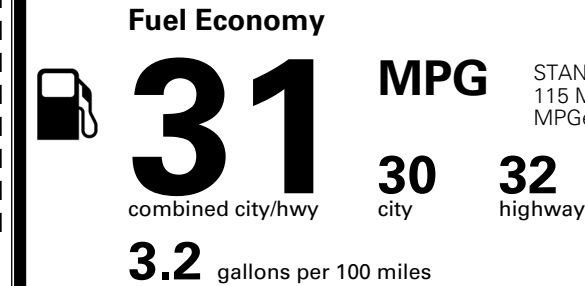

EPA DOT Fuel Economy and Environment

Gasoline Vehicle

STANDARD SUVS range from 13 to 115 MPG. The best vehicle rates 146 MPGe.

You save $500
in fuel costs over 5 years compared to the average new vehicle.

Annual fuel cost
$1,500