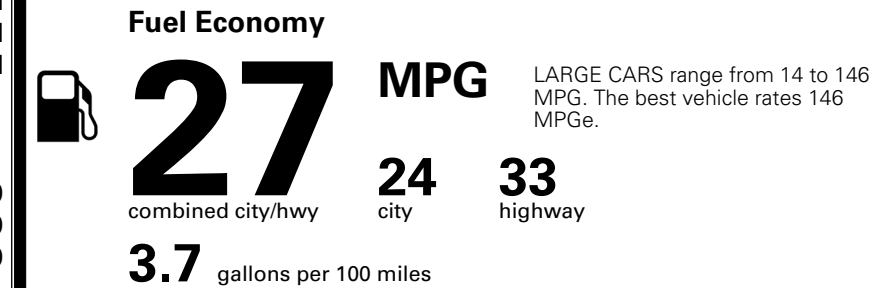

### EPA DOT Fuel Economy and Environment

Gasoline Vehicle

You spend  
**\$750**  
 more in fuel costs  
 over 5 years  
 compared to the  
 average new vehicle.

Annual fuel cost  
**\$1,850**