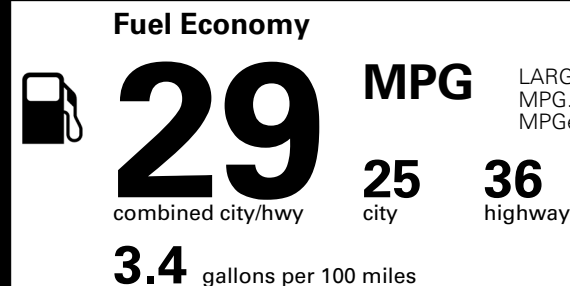

EPA DOT Fuel Economy and Environment

Gasoline Vehicle