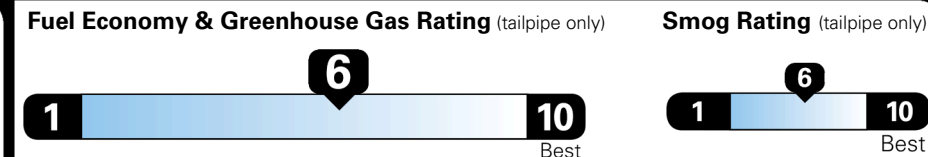

\$200.00
 \$375.00
 \$45.00

EPA DOT Fuel Economy and Environment

Gasoline Vehicle

You save \$500
 in fuel costs over 5 years compared to the average new vehicle.

Annual fuel cost \$1,600

Actual results will vary for many reasons, including driving conditions and how you drive and maintain your vehicle. The average new vehicle gets 29 MPG and costs \$8,500 to fuel over 5 years. Cost estimates are based on 15,000 miles per year at \$ 3.30 per gallon. MPGe is miles per gasoline gallon equivalent. Vehicle emissions are a significant cause of climate change and smog.