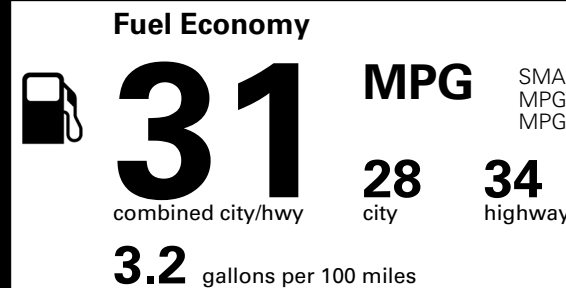

\$200.00
 \$375.00
 \$45.00

EPA DOT Fuel Economy and Environment

Gasoline Vehicle

You save \$500
 in fuel costs over 5 years compared to the average new vehicle.

Annual fuel cost \$1,600

Actual results will vary for many reasons, including driving conditions and how you drive and maintain your vehicle. The average new vehicle gets 29 MPG and costs \$8,500 to fuel over 5 years. Cost estimates are based on 15,000 miles per year at \$ 3.30 per gallon. MPGe is miles per gasoline gallon equivalent. Vehicle emissions are a significant cause of climate change and smog.