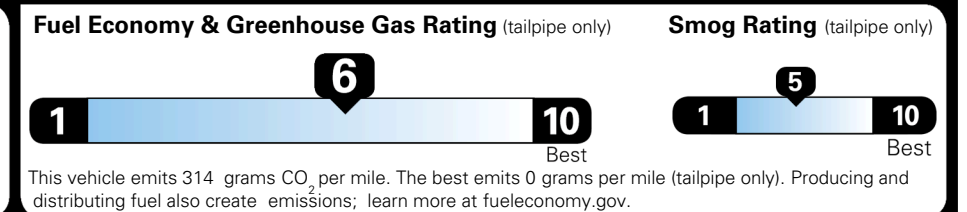

## EPA DOT Fuel Economy and Environment

Gasoline Vehicle

**You save \$500**  
 in fuel costs over 5 years compared to the average new vehicle.

**Annual fuel cost \$1,200**

Actual results will vary for many reasons, including driving conditions and how you drive and maintain your vehicle. The average new vehicle gets 27 MPG and costs \$6,500 to fuel over 5 years. Cost estimates are based on 15,000 miles per year at \$ 2.35 per gallon. MPGe is miles per gasoline gallon equivalent. Vehicle emissions are a significant cause of climate change and smog.