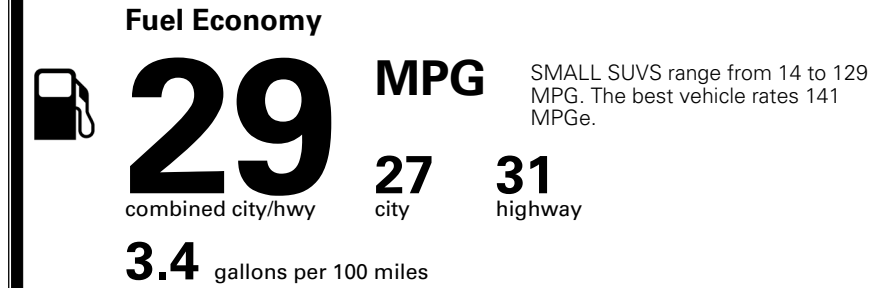

MANUFACTURER'S SUGGESTED RETAIL PRICE ▶

$ 25,890.00

COMPARE EX AWD FEATURES

Added to/in place of standard S AWD features
- Blind-Spot Collision-Avoidance Assist - Rear
- Rear Cross-Traffic Collision-Avoidance Assist
- Power Sunroof with Sunshade
- Machine Finished Alloy Wheels
- Power Driver's Seat w/ Power Lumbar
- SynTex Seating Material
- Wireless Phone Charger
- Illuminated Sunvisor Mirrors

Included
Included
Included
Included
Included
Included
Included
Included

ADDITIONAL INSTALLED EQUIPMENT:
(In addition to or in place of standard features)
Cargo Mat $95.00
Carpeted Floor Mats $130.00
Lifestyle Hitch (Not Tow Capable) $300.00

MSRP INCLUDING OPTIONS $ 26,415.00

INLAND FREIGHT AND HANDLING $ 1,295.00

TOTAL MANUFACTURER'S SUGGESTED RETAIL PRICE ▶

$ 27,710.00

*Additional terms and conditions apply.

**Kia Connect may be currently unavailable for Model Year 2022 and newer vehicles sold or purchased in Massachusetts; please see owners.kia.com for updates on availability.

NOTE: When you purchase this vehicle, Kia America, Inc. collects personal information you provide to the dealership. For information on our collection and use of personal information and your rights, please see our Privacy Policy on www.kia.com.

TOTAL ADDITIONAL WEIGHT: 40.4

EPA DOT Fuel Economy and Environment

Gasoline Vehicle

You save $500
in fuel costs over 5 years compared to the average new vehicle.

Annual fuel cost $1,200