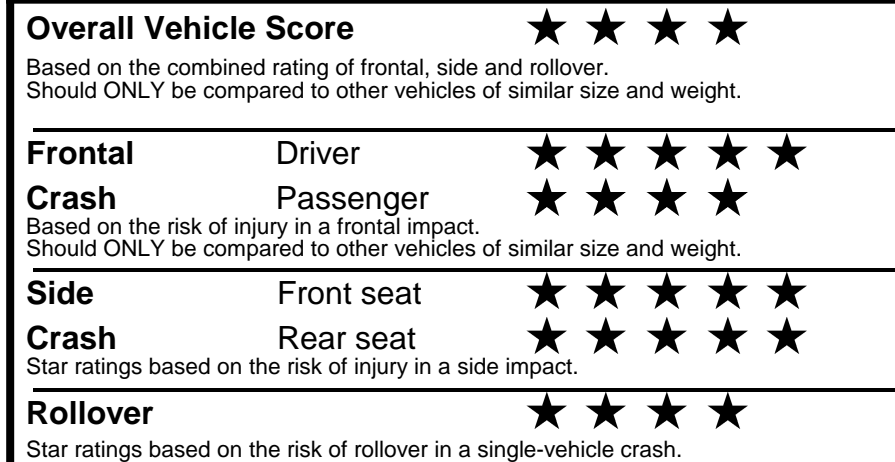

## GOVERNMENT 5-STAR SAFETY RATINGS

Star ratings range from 1 to 5 stars (★★★★★) with 5 being the highest.  
 Source: National Highway Traffic Safety Administration (NHTSA).  
[www.safercar.gov](http://www.safercar.gov) or 1-888-327-4236