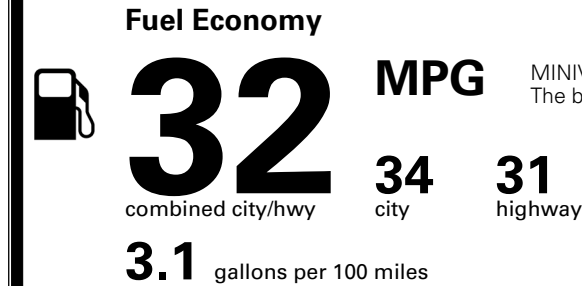

## EPA DOT Fuel Economy and Environment

Gasoline Vehicle

MINIVANS range from 20 to 83 MPG. The best vehicle rates 146 MPGe.

**You save \$750**  
 in fuel costs over 5 years compared to the average new vehicle.