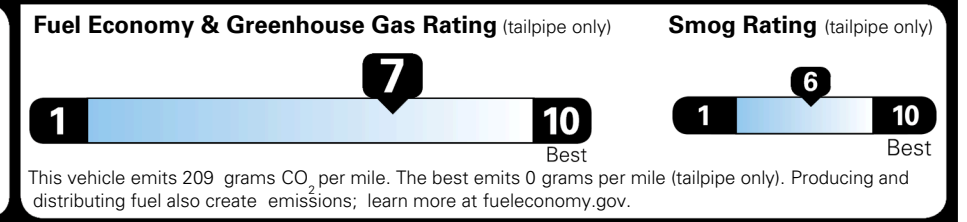

TOTAL ADDITIONAL WEIGHT: 6.7

EPA DOT Fuel Economy and Environment

Gasoline Vehicle

You save \$2,500
 in fuel costs over 5 years compared to the average new vehicle.

Annual fuel cost \$1,200

Actual results will vary for many reasons, including driving conditions and how you drive and maintain your vehicle. The average new vehicle gets 29 MPG and costs \$8,500 to fuel over 5 years. Cost estimates are based on 15,000 miles per year at \$ 3.30 per gallon. MPGe is miles per gasoline gallon equivalent. Vehicle emissions are a significant cause of climate change and smog.