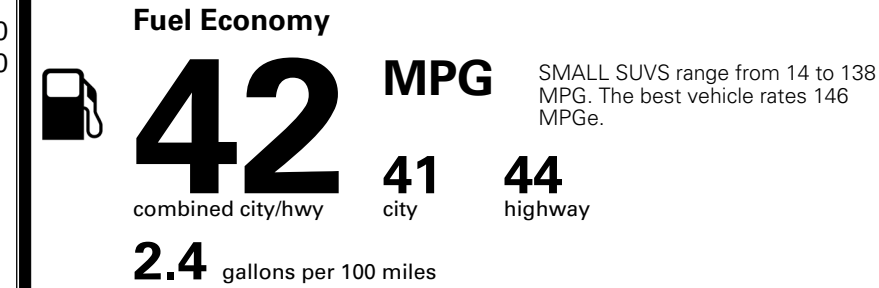

TOTAL ADDITIONAL WEIGHT: 6.7

EPA DOT Fuel Economy and Environment

Gasoline Vehicle

You save \$2,500
 in fuel costs over 5 years compared to the average new vehicle.

Annual fuel cost \$1,200

Actual results will vary for many reasons, including driving conditions and how you drive and maintain your vehicle. The average new vehicle gets 29 MPG and costs \$8,500 to fuel over 5 years. Cost estimates are based on 15,000 miles per year at \$ 3.30 per gallon. MPGe is miles per gasoline gallon equivalent. Vehicle emissions are a significant cause of climate change and smog.