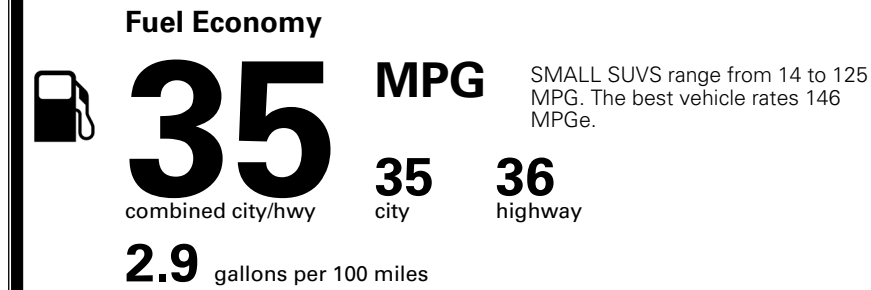

\$1,000.00

\$380.00
 \$200.00
 \$45.00

MSRP INCLUDING OPTIONS

\$ 35,415.00

INLAND FREIGHT AND HANDLING

\$ 1,495.00

TOTAL MANUFACTURER'S SUGGESTED RETAIL PRICE ▶

\$ 36,910.00

TOTAL ADDITIONAL WEIGHT: 20.0

EPA DOT Fuel Economy and Environment

Gasoline Vehicle

You save \$1,500
 in fuel costs over 5 years compared to the average new vehicle.

Annual fuel cost \$1,400

Actual results will vary for many reasons, including driving conditions and how you drive and maintain your vehicle. The average new vehicle gets 29 MPG and costs \$8,500 to fuel over 5 years. Cost estimates are based on 15,000 miles per year at \$ 3.30 per gallon. MPGe is miles per gasoline gallon equivalent. Vehicle emissions are a significant cause of climate change and smog.