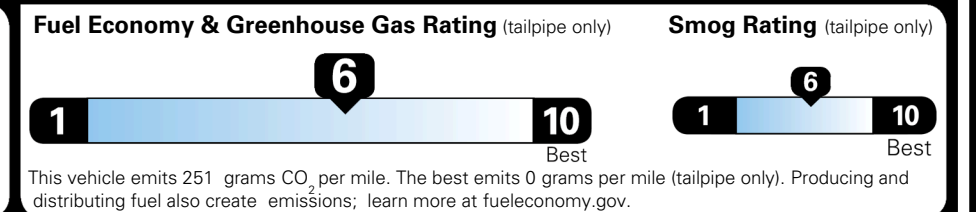

TOTAL ADDITIONAL WEIGHT: 20.0

EPA DOT Fuel Economy and Environment

Gasoline Vehicle

You save \$1,500
 in fuel costs over 5 years compared to the average new vehicle.

Annual fuel cost \$1,400

Actual results will vary for many reasons, including driving conditions and how you drive and maintain your vehicle. The average new vehicle gets 29 MPG and costs \$8,500 to fuel over 5 years. Cost estimates are based on 15,000 miles per year at \$ 3.30 per gallon. MPGe is miles per gasoline gallon equivalent. Vehicle emissions are a significant cause of climate change and smog.