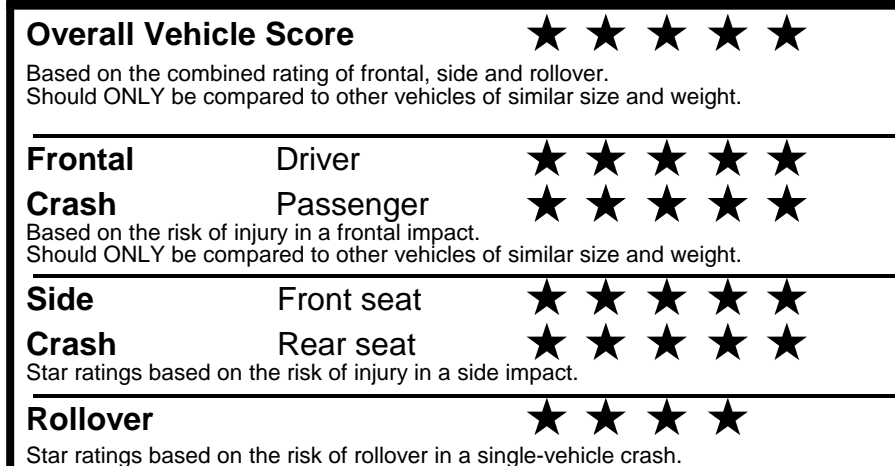

fueleconomy.gov
 Calculate personalized estimates and compare vehicles

Smartphone QR Code

GOVERNMENT 5-STAR SAFETY RATINGS

PARTS CONTENT INFORMATION

FOR VEHICLES IN THIS CAR LINE U.S./CANADIAN PARTS CONTENT: 1 %