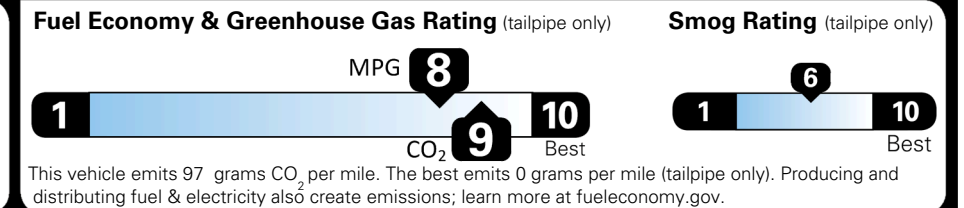

Actual results will vary for many reasons, including driving conditions and how you drive and maintain your vehicle. The average new vehicle gets 29 MPG and costs $8,500 to fuel over 5 years. Cost estimates are based on 15,000 miles per year at $3.30 per gallon and $0.17 per kW-hr. This is a dual fueled automobile. MPGe is miles per gasoline gallon equivalent. Vehicle emissions are a significant cause of climate change and smog.

fueleconomy.gov

Calculate personalized estimates and compare vehicles

GOVERNMENT 5-STAR SAFETY RATINGS

Overall Vehicle Score	Not Rated	
Based on the combined rating of frontal, side and rollover. Should ONLY be compared to other vehicles of similar size and weight.		
Frontal Crash	Driver	Not Rated
	Passenger	Not Rated
Based on the risk of injury in a frontal impact. Should ONLY be compared to other vehicles of similar size and weight.		
Side Crash	Front seat	Not Rated
	Rear seat	Not Rated
Star ratings based on the risk of injury in a side impact.		
Rollover	Not Rated	
Star ratings based on the risk of rollover in a single-vehicle crash.		

Star ratings range from 1 to 5 stars (★★★★★) with 5 being the highest.
Source: National Highway Traffic Safety Administration (NHTSA).
www.safercar.gov or 1-888-327-4236

Manufacturer's suggested retail price includes Manufacturer's recommended pre-delivery service. License and title fees, state and local taxes and other dealer installed options and accessories are not included in the manufacturer's suggested retail price.

PARTS CONTENT INFORMATION

FOR VEHICLES IN THIS CAR LINE U.S./CANADIAN PARTS CONTENT: 1 %

MAJOR SOURCES OF FOREIGN PARTS: KOREA: 95%

NOTE: PARTS CONTENT DOES NOT INCLUDE FINAL ASSEMBLY, DISTRIBUTION, OR OTHER NON-PARTS COSTS.

FOR THIS VEHICLE FINAL ASSEMBLY POINT: GWANGJU, KOREA

COUNTRY OF ORIGIN ENGINE (MOTOR):

TRANSMISSION: KOREA