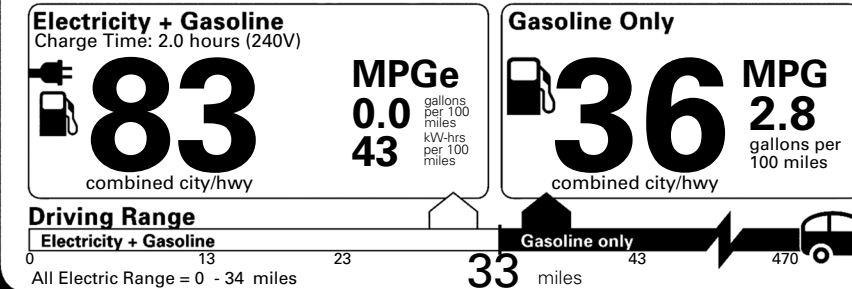

TOTAL MANUFACTURER'S SUGGESTED RETAIL PRICE ▶ \$ 42,590.00

TOTAL ADDITIONAL WEIGHT: 7.1

*Additional terms and conditions apply.
 **Kia Connect may be currently unavailable for some Model Year 2022 and newer vehicles sold or purchased in Massachusetts; please see owners.kia.com for more information.
 NOTE: When you purchase this vehicle, Kia America, Inc. collects personal information you provide to the dealership. For information on our collection and use of personal information and your rights, please see our Privacy Policy on www.kia.com.

EPA DOT Fuel Economy and Environment

Plug-In Hybrid Vehicle
 Electricity-Gasoline

Fuel Economy SMALL SUVs range from 14 to 138 MPGe. The best vehicle rates 146 MPGe.

You save \$2,500
 in fuel costs
 over 5 years
 compared to the
 average new vehicle.